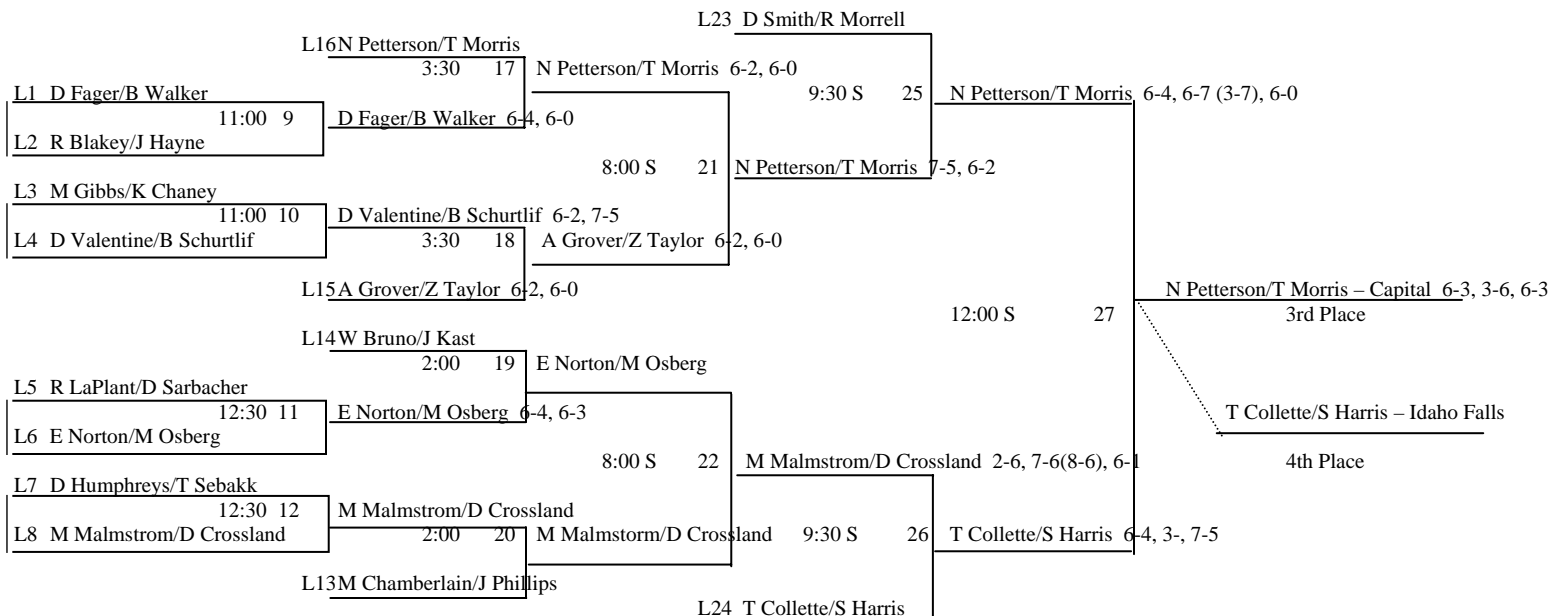

Consolation Bracket

2007 State Champions
Tyler Oram / Dan Buckingham
Centennial