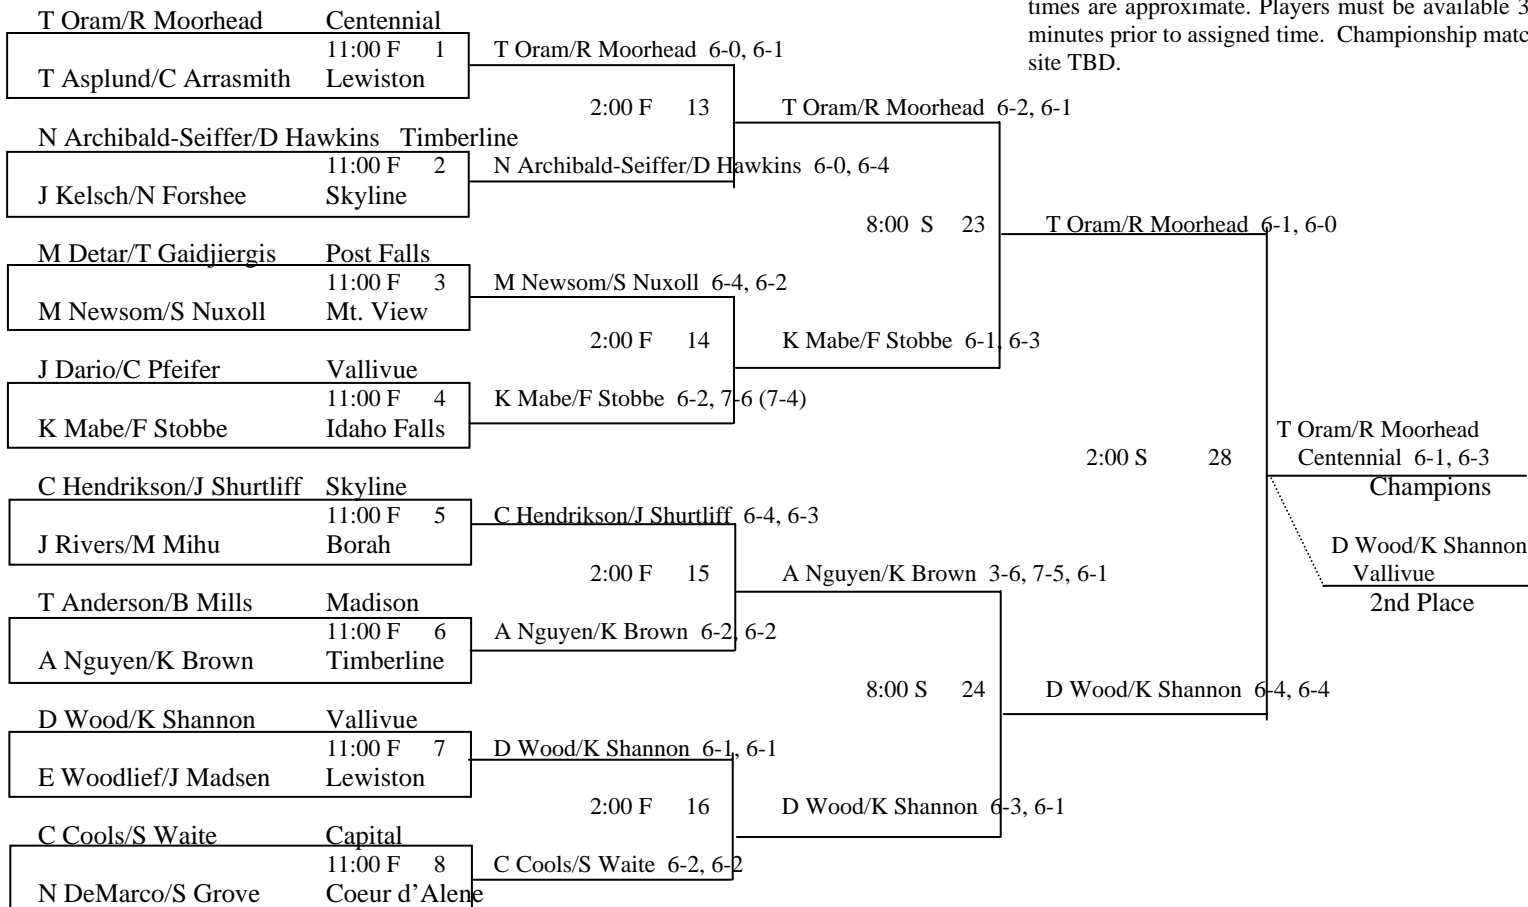

2008 STATE TENNIS CHAMPIONSHIPS

5A Mixed Doubles

Championship Bracket