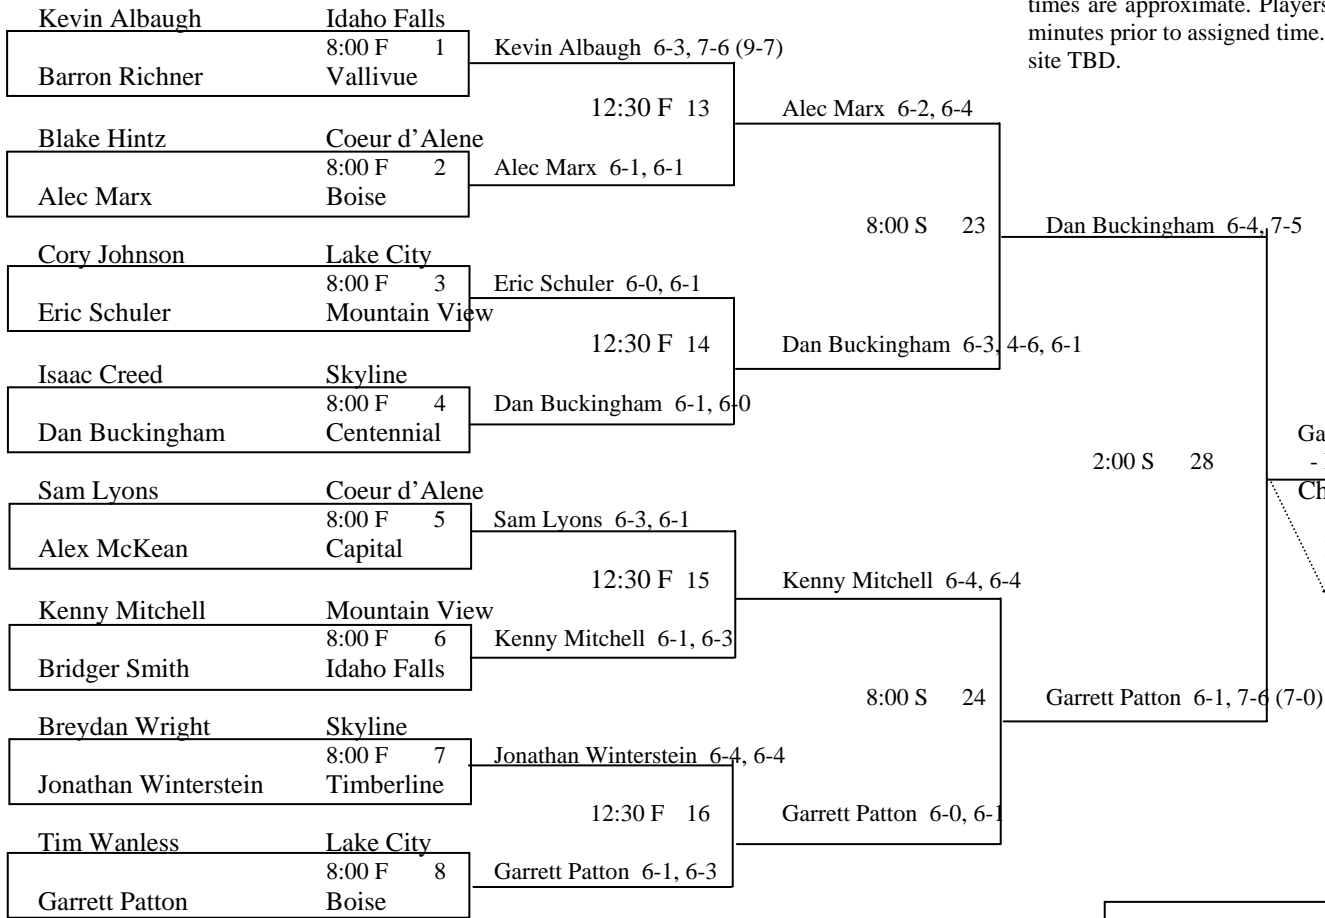

2008 STATE TENNIS CHAMPIONSHIPS

5A Boys Singles

Championship Bracket

2008 Boys Singles Schedule

Matches will be played at Timberline HS. Match times are approximate. Players must be available 30 minutes prior to assigned time. Championship match site TBD.

2007 State Champion

Andrew Brown
Capital

Consolation Bracket

2008 STATE TENNIS CHAMPIONSHIPS

5A Girls Singles

Championship Bracket

2008 Girls Singles Schedule

Matches will be played at Timberline HS. Match times are approximate. Players must be available 30 minutes prior to assigned time. Championship match site TBD.