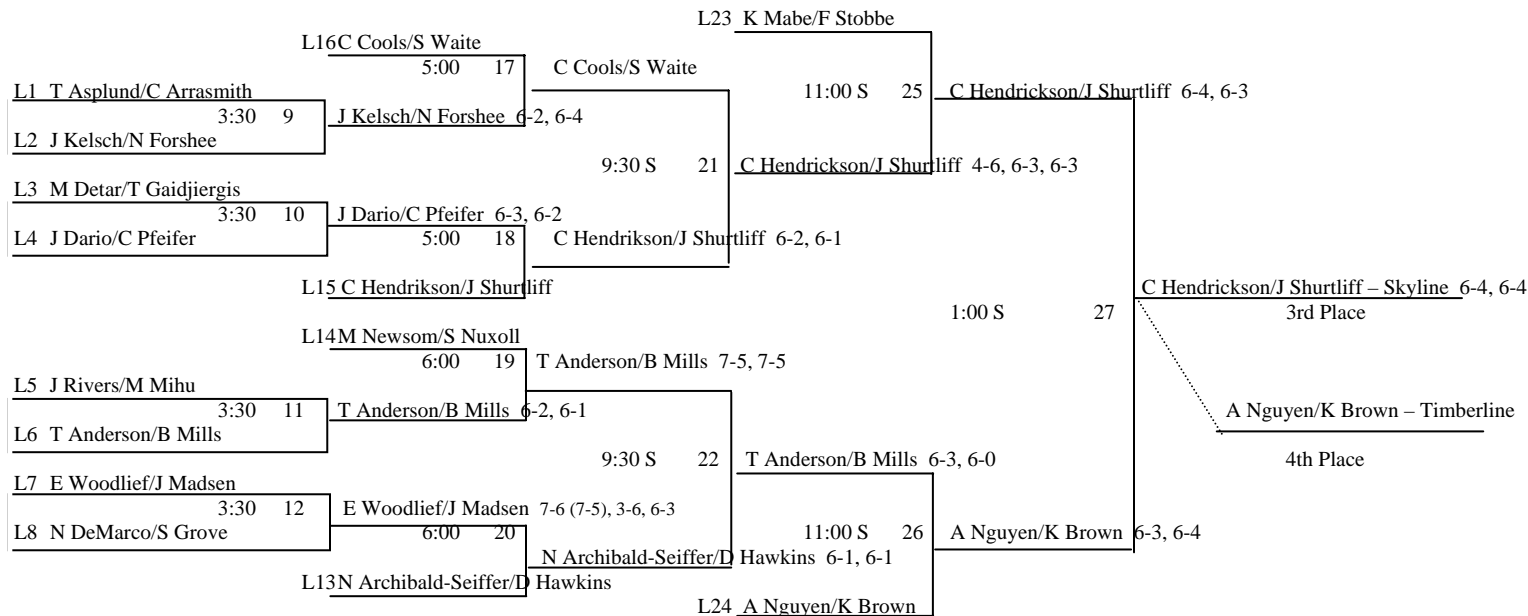

2008 STATE TENNIS CHAMPIONSHIPS

5A Boys Singles

Championship Bracket

2008 Boys Singles Schedule

Matches will be played at Timberline HS. Match times are approximate. Players must be available 30 minutes prior to assigned time. Championship match site TBD.

2008 STATE TENNIS CHAMPIONSHIPS

5A Girls Doubles

Championship Bracket

2008 Girls Doubles Schedule

Friday matches are at Julia Davis Park. Saturday matches begin at Julia Davis and then move to Timberline HS for consolation finals. Match times are approximate. Players must be available at least 30 minutes prior to assigned time. Championship match site TBD.