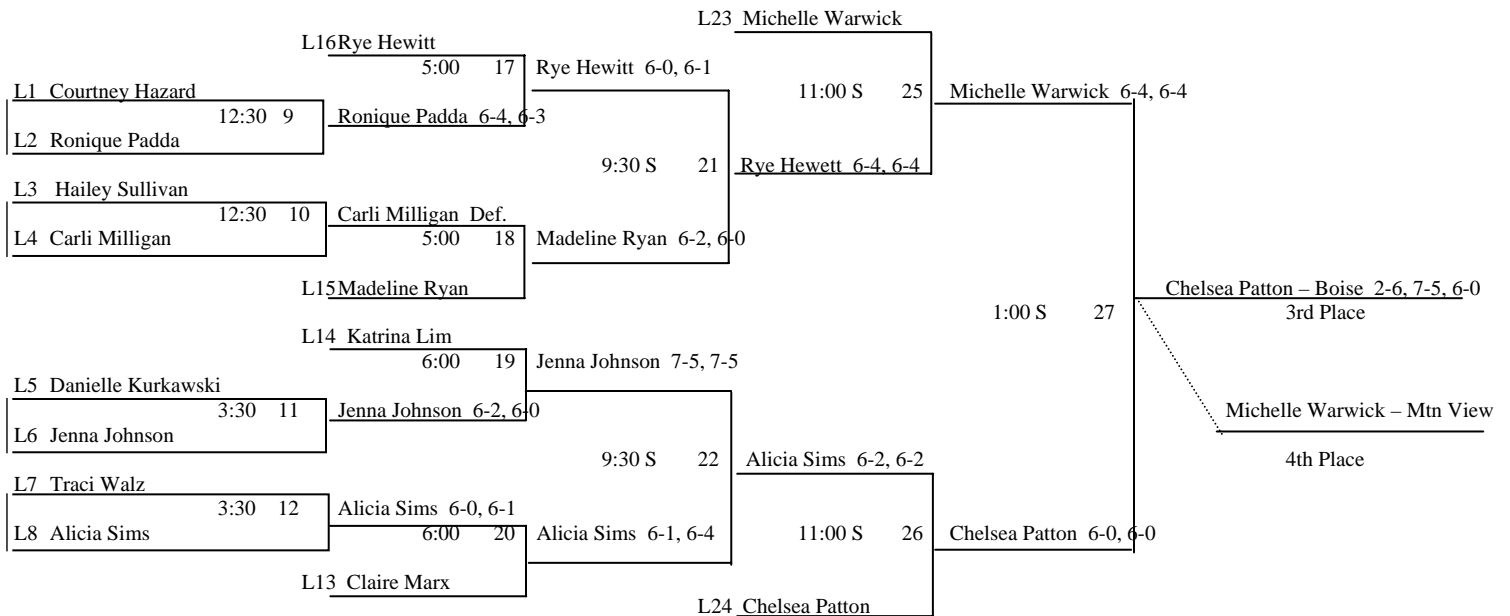

Consolation Bracket