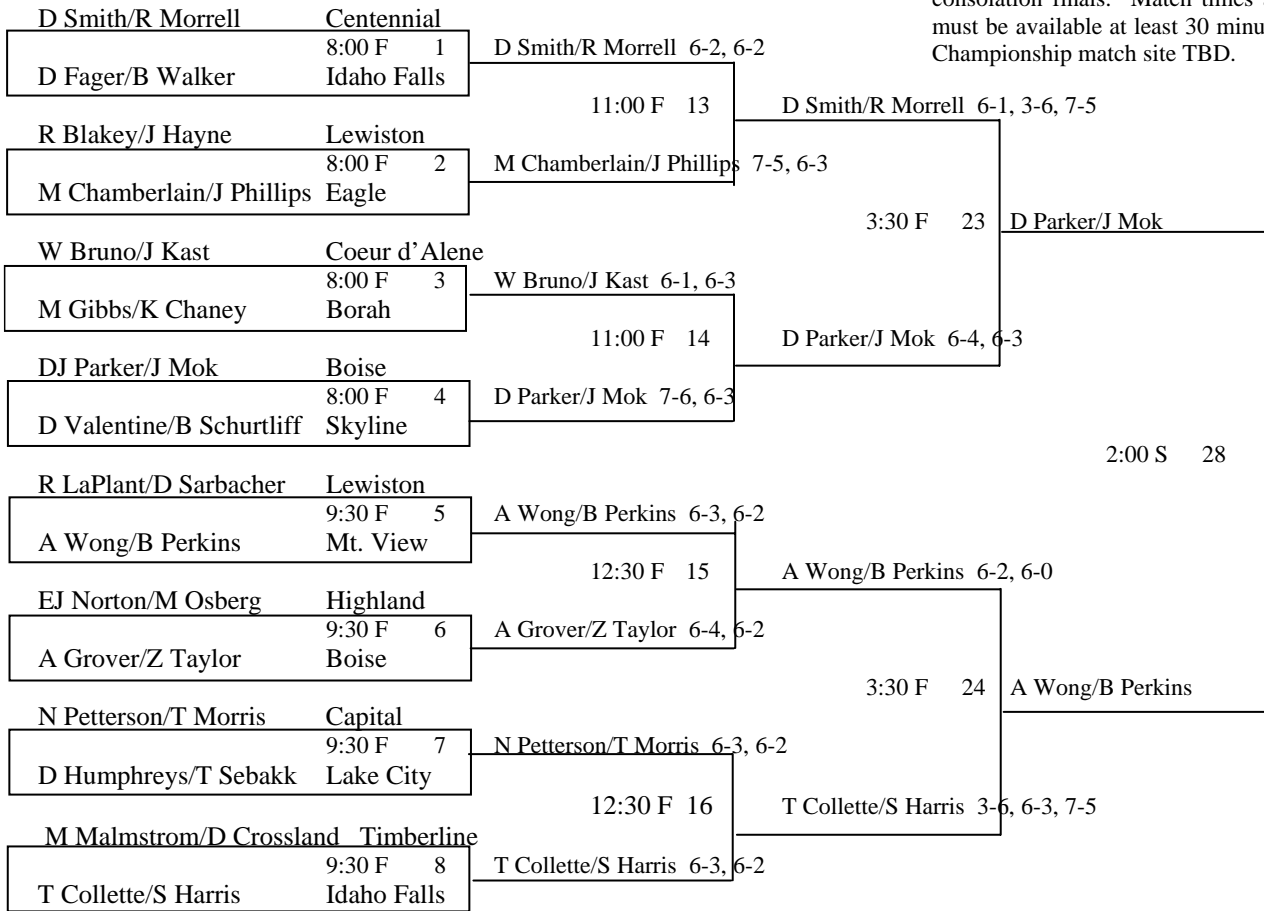

2008 STATE TENNIS CHAMPIONSHIPS

5A Boys Singles

Championship Bracket

2008 Boys Singles Schedule

Matches will be played at Timberline HS. Match times are approximate. Players must be available 30 minutes prior to assigned time. Championship match site TBD.

2008 STATE TENNIS CHAMPIONSHIPS

5A Girls Doubles

Championship Bracket

2008 Girls Doubles Schedule

Friday matches are at Julia Davis Park. Saturday matches begin at Julia Davis and then move to Timberline HS for consolation finals. Match times are approximate. Players must be available at least 30 minutes prior to assigned time. Championship match site TBD.

Consolation Bracket

2007 State Champions

Courtney Sparks / Fiona Mok
Boise

2008 STATE TENNIS CHAMPIONSHIPS

5A Boys Doubles

Championship Bracket

2008 Boys Doubles Schedule

Friday matches are at Manitou Park. Saturday matches begin at Julia Davis and then move to Timberline HS for consolation finals. Match times are approximate. Players must be available at least 30 minutes prior to assigned time. Championship match site TBD.