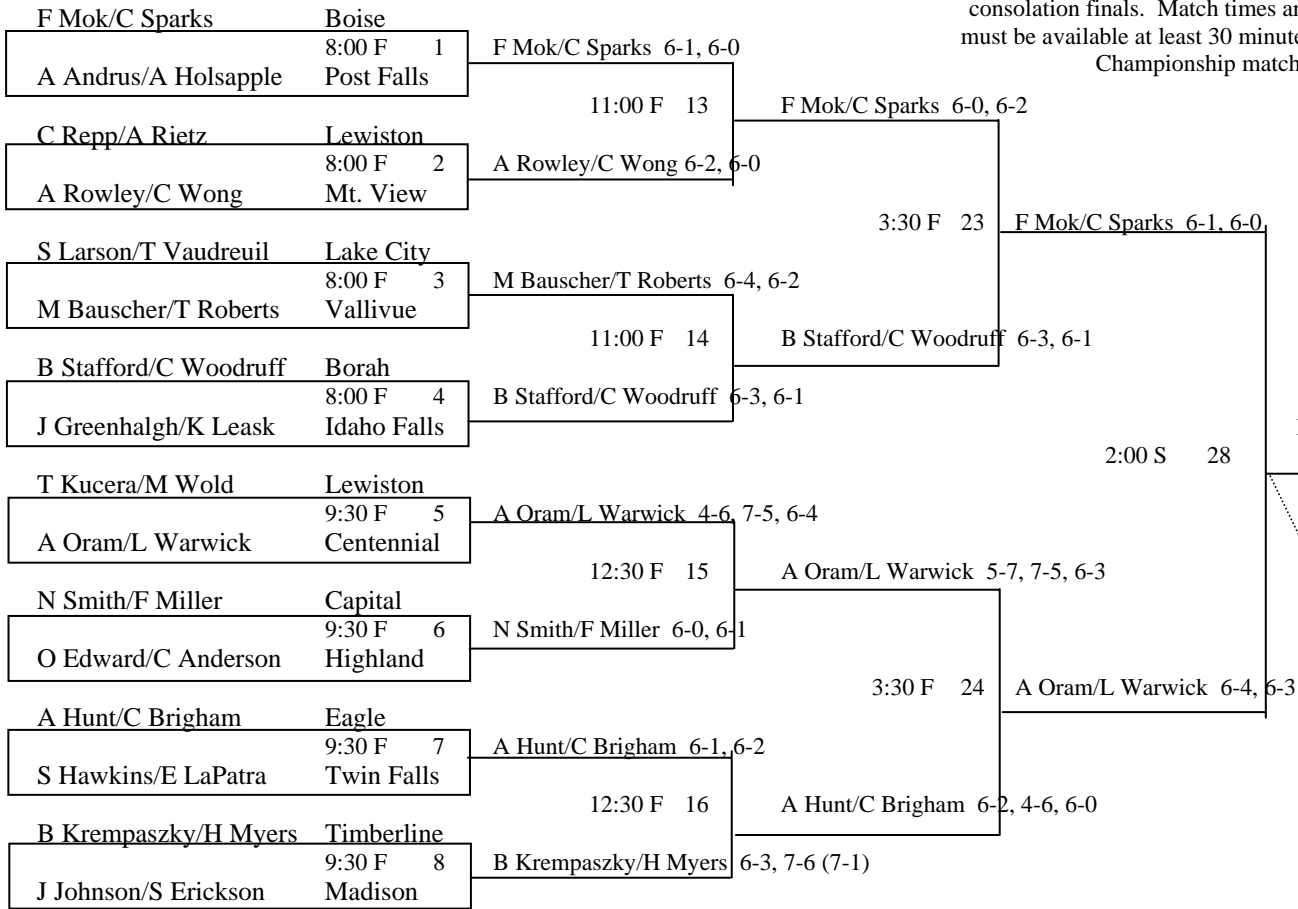

2008 STATE TENNIS CHAMPIONSHIPS

5A Boys Singles

Championship Bracket

2008 Boys Singles Schedule

Matches will be played at Timberline HS. Match times are approximate. Players must be available 30 minutes prior to assigned time. Championship match site TBD.

2008 STATE TENNIS CHAMPIONSHIPS

5A Girls Doubles

Championship Bracket

2008 Girls Doubles Schedule

Friday matches are at Julia Davis Park. Saturday matches begin at Julia Davis and then move to Timberline HS for consolation finals. Match times are approximate. Players must be available at least 30 minutes prior to assigned time. Championship match site TBD.