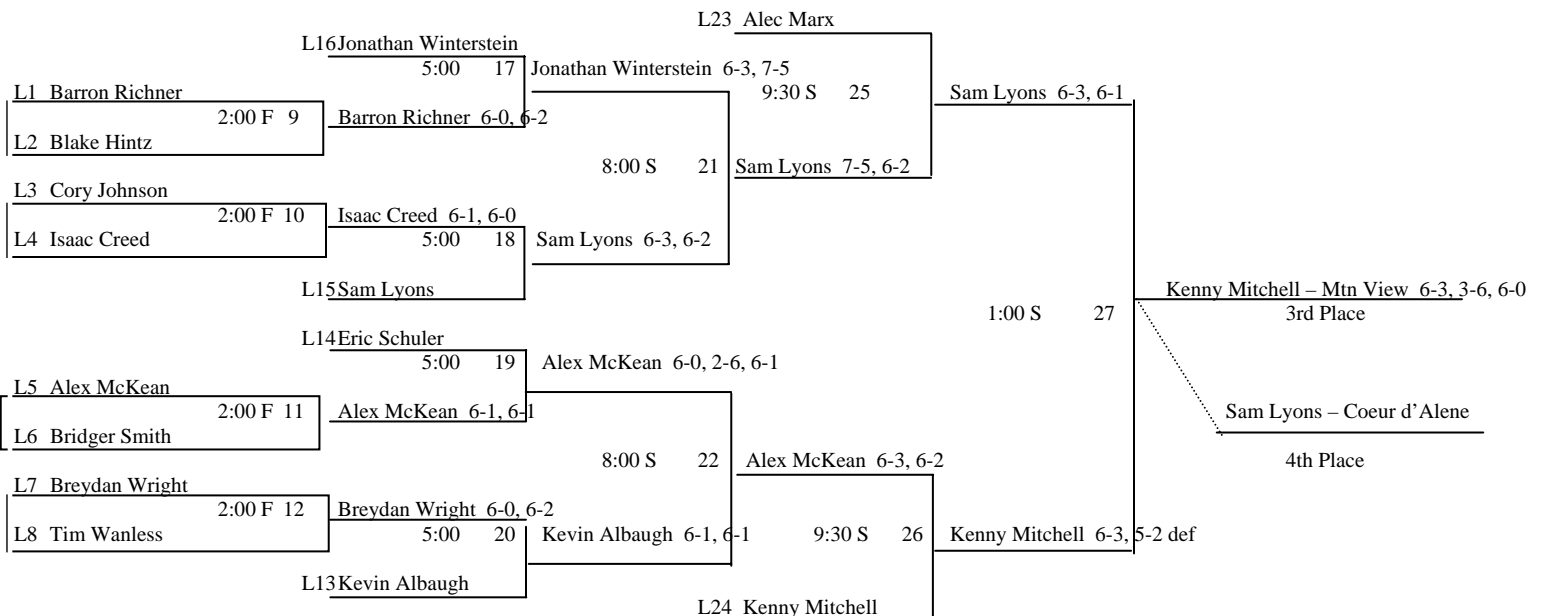

2008 STATE TENNIS CHAMPIONSHIPS

5A Boys Singles

Championship Bracket

2008 Boys Singles Schedule

Matches will be played at Timberline HS. Match times are approximate. Players must be available 30 minutes prior to assigned time. Championship match site TBD.

2007 State Champion

Andrew Brown
Capital

Consolation Bracket

2008 STATE TENNIS CHAMPIONSHIPS

5A Girls Singles

Championship Bracket

2008 Girls Singles Schedule

Matches will be played at Timberline HS. Match times are approximate. Players must be available 30 minutes prior to assigned time. Championship match site TBD.