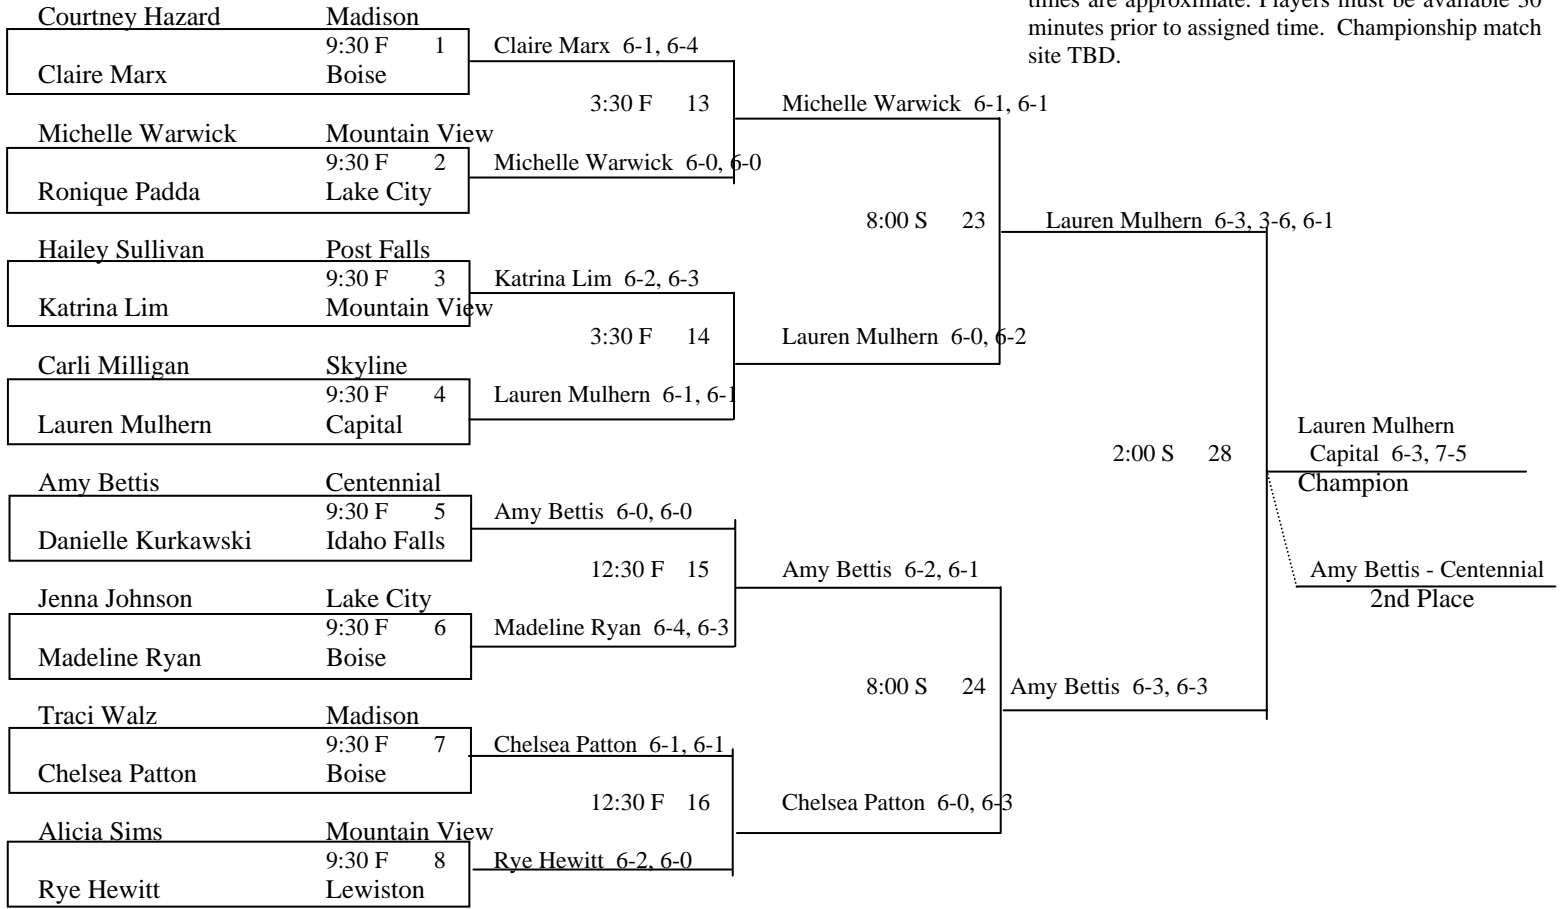

2008 STATE TENNIS CHAMPIONSHIPS

5A Boys Singles

Championship Bracket

2008 Boys Singles Schedule

Matches will be played at Timberline HS. Match times are approximate. Players must be available 30 minutes prior to assigned time. Championship match site TBD.

2007 State Champion

Andrew Brown
Capital

Consolation Bracket

2008 STATE TENNIS CHAMPIONSHIPS

5A Girls Singles

Championship Bracket

2008 Girls Singles Schedule

Matches will be played at Timberline HS. Match times are approximate. Players must be available 30 minutes prior to assigned time. Championship match site TBD.