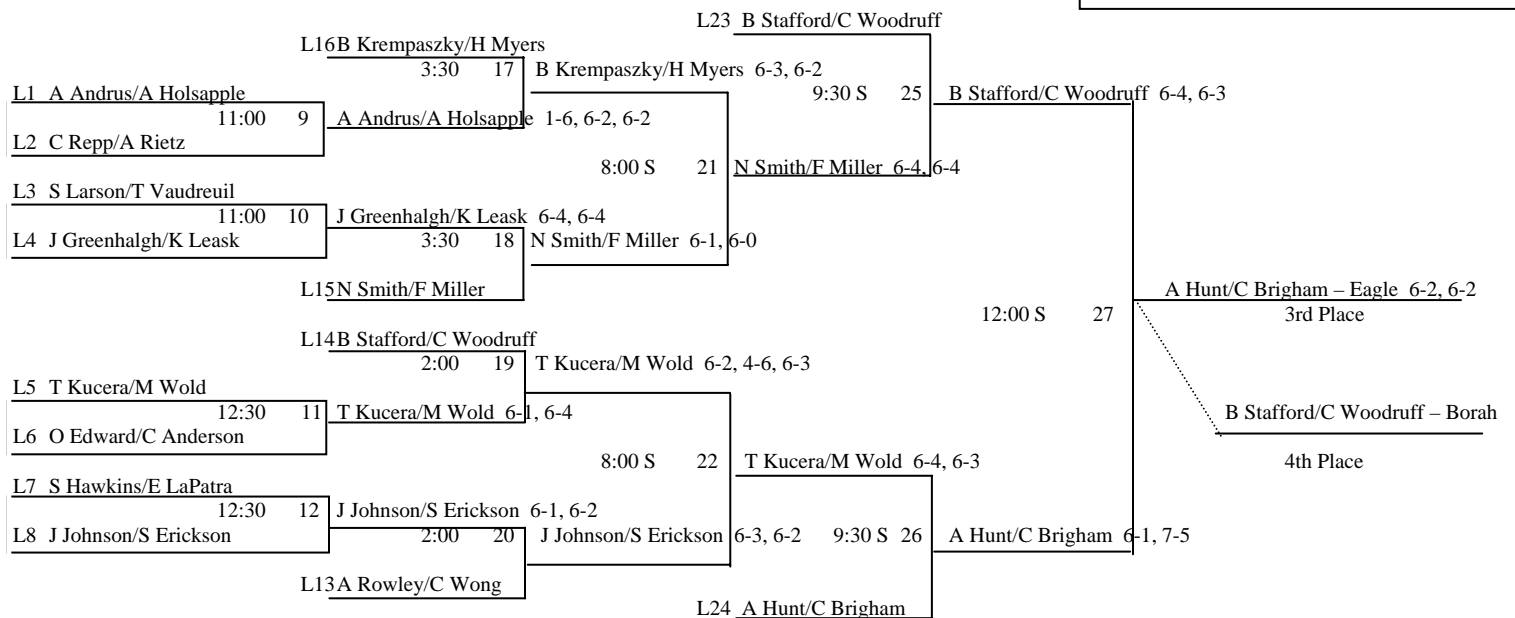

2008 STATE TENNIS CHAMPIONSHIPS

5A Boys Singles

Championship Bracket

2008 Boys Singles Schedule

Matches will be played at Timberline HS. Match times are approximate. Players must be available 30 minutes prior to assigned time. Championship match site TBD.

2008 STATE TENNIS CHAMPIONSHIPS

5A Girls Doubles

Championship Bracket

2008 Girls Doubles Schedule

Friday matches are at Julia Davis Park. Saturday matches begin at Julia Davis and then move to Timberline HS for consolation finals. Match times are approximate. Players must be available at least 30 minutes prior to assigned time. Championship match site TBD.

Consolation Bracket

2007 State Champions

Courtney Sparks / Fiona Mok
Boise

2008 STATE TENNIS CHAMPIONSHIPS

5A Boys Doubles

Championship Bracket

2008 Boys Doubles Schedule

Friday matches are at Manitou Park. Saturday matches begin at Julia Davis and then move to Timberline HS for consolation finals. Match times are approximate. Players must be available at least 30 minutes prior to assigned time. Championship match site TBD.