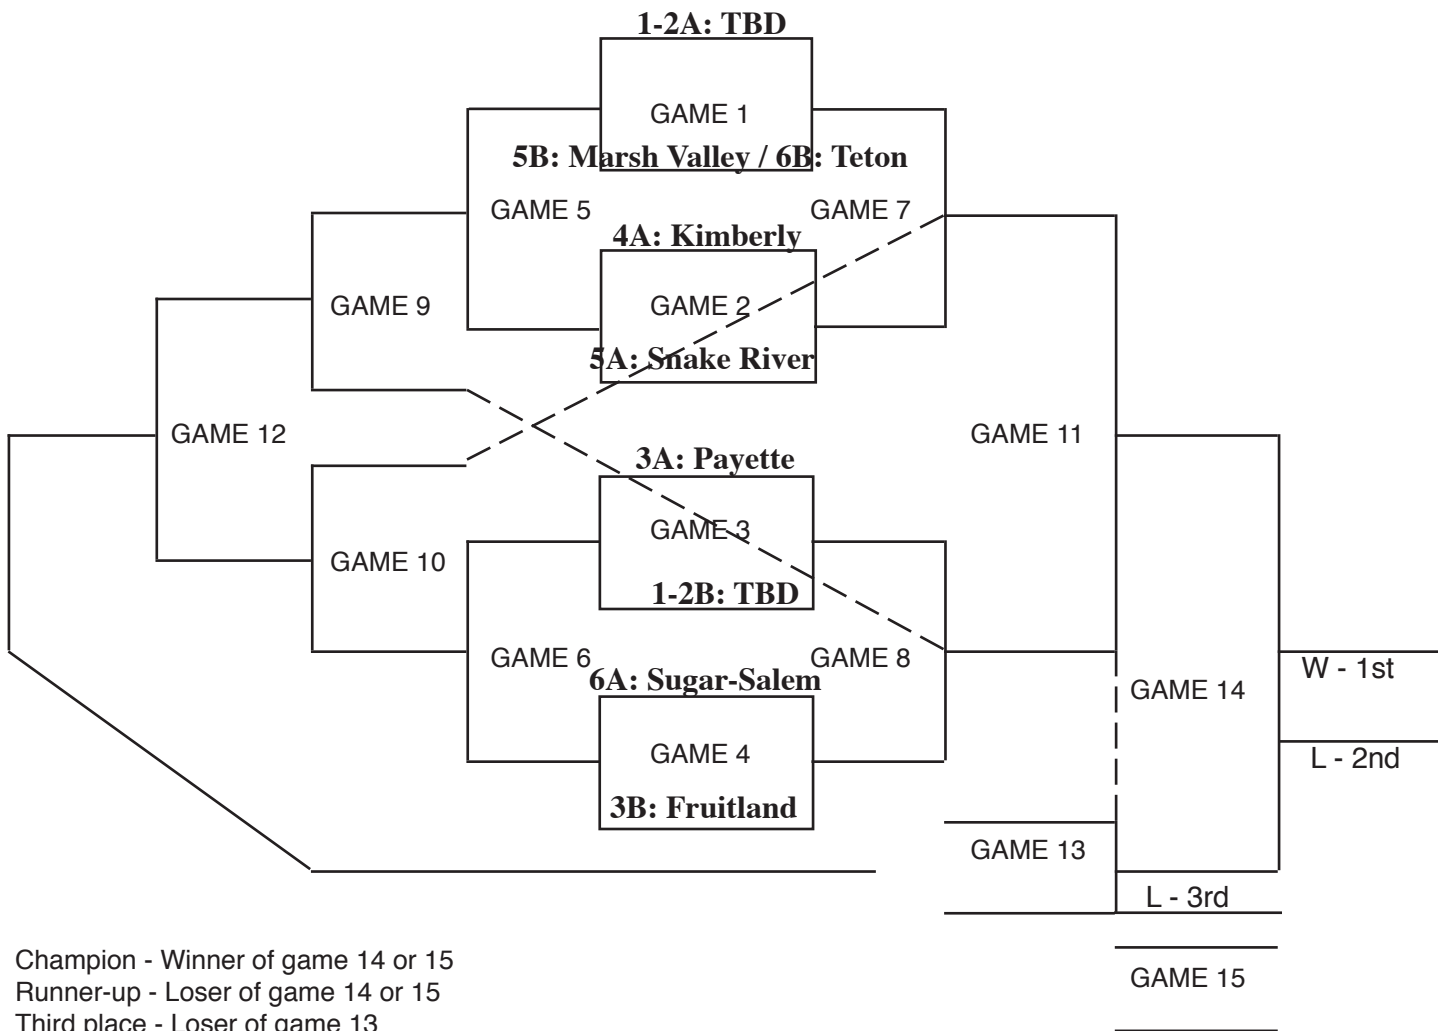

# 2009 3A Softball Brackets

**Kimberly High School**

**May 14 - 16**

## Time Schedule

THURSDAY	
<b>Session 1</b>	
Parade of Athletes	2:00 p.m.
Game No. 1	3:00 p.m.
Game No. 2	5:00 p.m.
Game No. 3	3:00 p.m.
Game No. 4	5:00 p.m.

FRIDAY	
<b>Session 2</b>	
Game No. 5	10:00 a.m.
Game No. 6	10:00 a.m.
Game No. 7	12:00 p.m.
Game No. 8	12:00 p.m.

FRIDAY	
<b>Session 3</b>	
Games 9-10	3:00 p.m.
Games 11-12	5:00 p.m.

SATURDAY	
<b>Session 4</b>	
Game 13	10:00 a.m.
Game 14	12:00 p.m.
Game 15	2:00 p.m. (if needed)