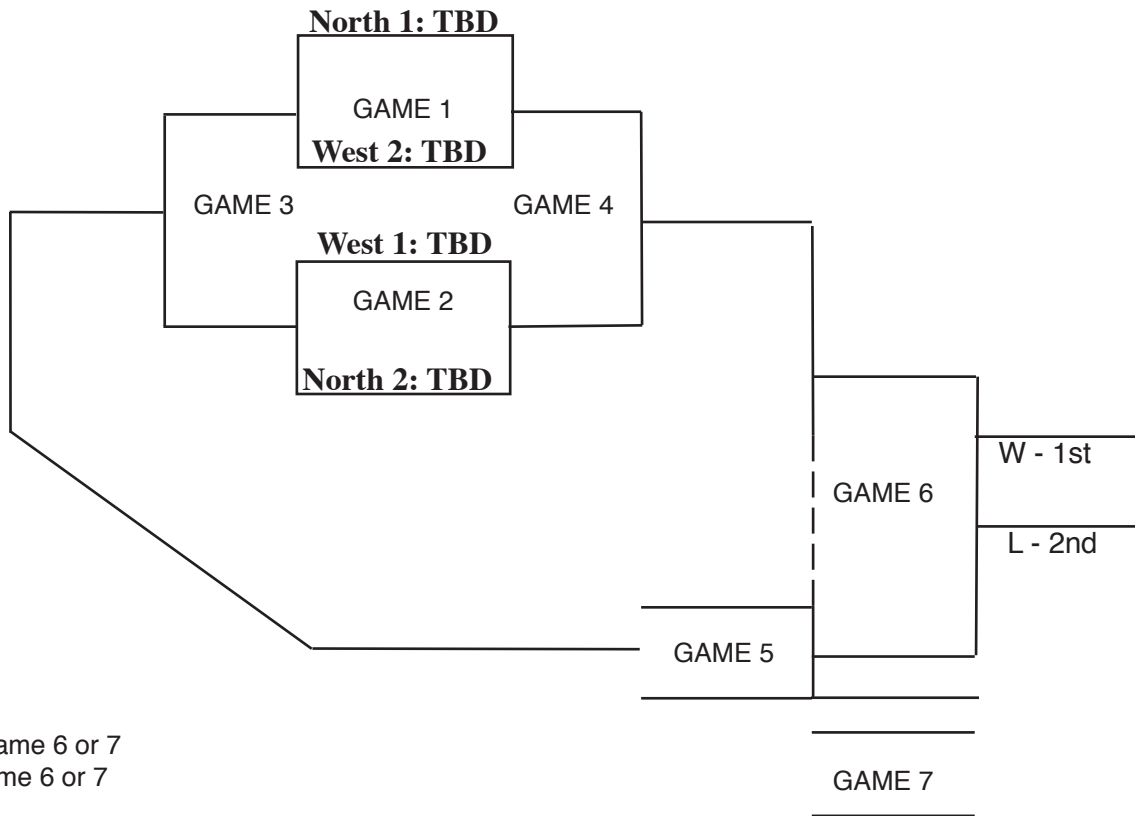

2009 1A Softball Brackets

Airport Park, Lewiston

May 15 - 16

Time Schedule

FRIDAY

Session 1

Game No. 1	12:00 p.m.
Game No. 2	12:00 p.m.
Game No. 3	3:00 p.m.
Game No. 4	3:00 p.m.

SATURDAY

Session 2

Game No. 5	10:00 a.m.
Game No. 6	12:00 p.m.
Game No. 7	2:00 p.m. (if needed)